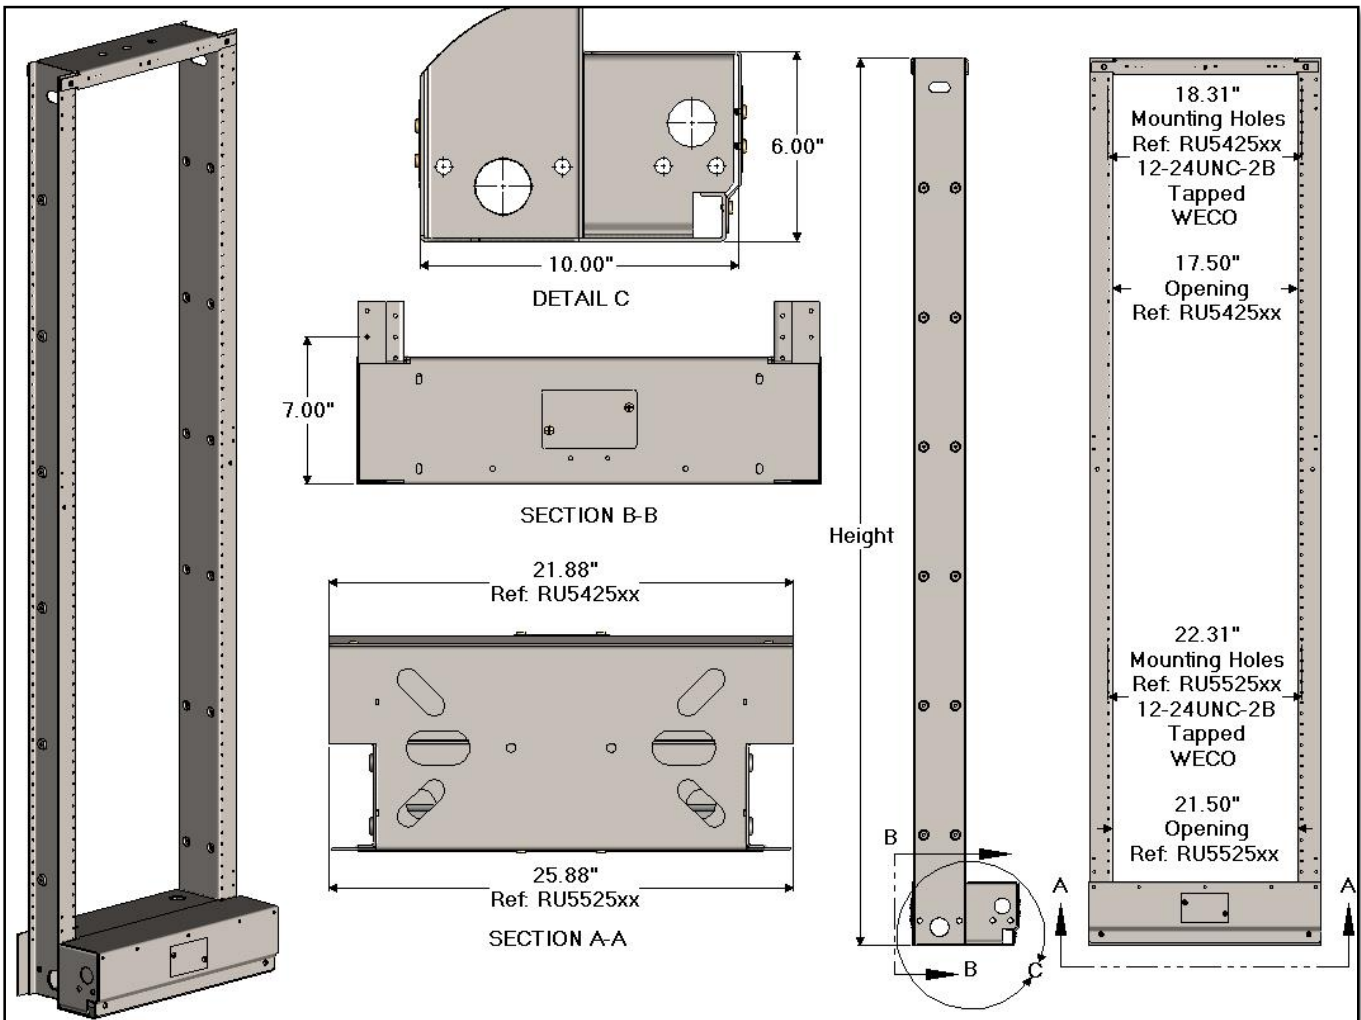

RU5 Series - Guard Box Wide Flange - 1.00" Mounting Spacing - WECO

RU5 Series - Guard Box Wide Flange - 1.00" Mounting Spacing - WECO

CSF P/N#	Width	Height	Description
RU5425xx	19.00"	7'-0"	Guard Box Wide Flange [Closed Duct] Double Sided - #12-24 Mounting Holes - 1.00" Spaced WECO
RU5525xx	23.00"	7'-0"	Guard Box Wide Flange [Closed Duct] Double Sided - #12-24 Mounting Holes - 1.00" Spaced WECO

Notes:

- Finishes: See finish codes
- Other sizes and finishes available upon request.
- 9'-0" and 11'-6" heights may be achieved by using bay extenders. Welded bays taller than 7'-0" are by special order.
- Kit includes Bay Connecting Hardware.
- Order Floor Anchoring and Top Support Hardware separately.